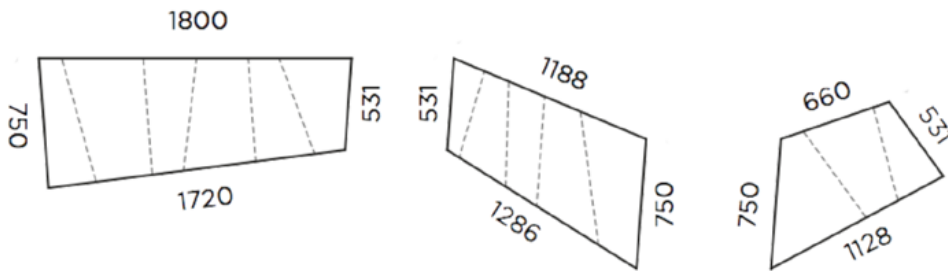

5 years

WOODMARK  
BY LUXMY FURNITURE

DIAMETER 420mm H 300mm  
ZIP LOW POD

W 1500mm D 500mm H 450mm  
ZIP STRAIGHT

H 450mm  
ZIP ZAG

SECTION 1	LEFT 750mm	BACK 1800mm	RIGHT 531mm	FRONT 1720mm
SECTION 2	LEFT 531mm	BACK 1188mm	RIGHT 750mm	FRONT 1286mm
SECTION 3	LEFT 750mm	BACK 660mm	RIGHT 531mm	FRONT 1128mm