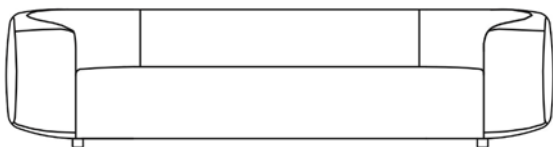

W 2450mm D 900mm H 600mm SH 340mm

BOULDER 2 SEATER

MATERIALS

Plywood frame, commercial grade foam

ENVIRONMENTAL  
CERTIFICATIONS

ISO 14001 Certificate, GECA Certified

DESIGNER

Charles Wilson

WARRANTY

5 years

WOODMARK  
BY LUXMY FURNITURE

W 2675mm D 900mm H 600mm SH 340mm  
BOULDER 2.5 SEATER

W 2900mm D 900mm H 600mm SH 340mm  
BOULDER 3 SEATER

W 800mm D 800mm H 340mm  
BOULDER OTTOMAN