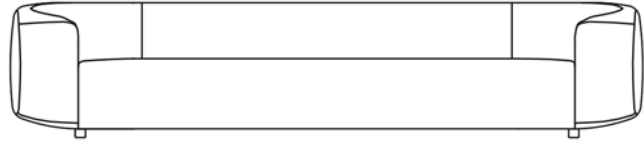

W 2450mm D 900mm H 600mm SH 340mm

BOULDER 2 SEATER

MATERIALS

Plywood frame, commercial grade foam

ENVIRONMENTAL  
CERTIFICATIONS

ISO 14001 Certificate, GECA Certified

DESIGNER

Charles Wilson

WARRANTY

5 years

WOODMARK  
BY LUXMY FURNITURE

W 2675mm D 900mm H 600mm SH 340mm  
BOULDER 2.5 SEATER

W 2900mm D 900mm H 600mm SH 340mm  
BOULDER 3 SEATER

W 800mm D 800mm H 340mm  
BOULDER OTTOMAN