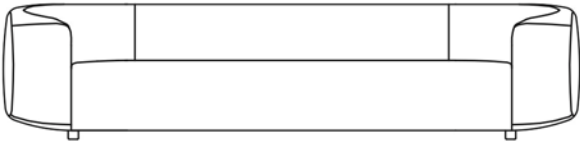

W 2450mm D 900mm H 600mm SH 340mm

BOULDER 2 SEATER

MATERIALS

Plywood frame, commercial grade foam

ENVIRONMENTAL  
CERTIFICATIONS

ISO 14001 Certificate, GECA Certified

DESIGNER

Charles Wilson

WARRANTY

5 years

WOODMARK  
BY LUXMY FURNITURE

W 2675mm D 900mm H 600mm SH 340mm  
BOULDER 2.5 SEATER

W 2900mm D 900mm H 600mm SH 340mm  
BOULDER 3 SEATER

W 800mm D 800mm H 340mm  
BOULDER OTTOMAN