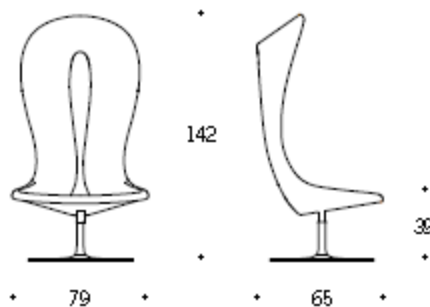

Specifications: